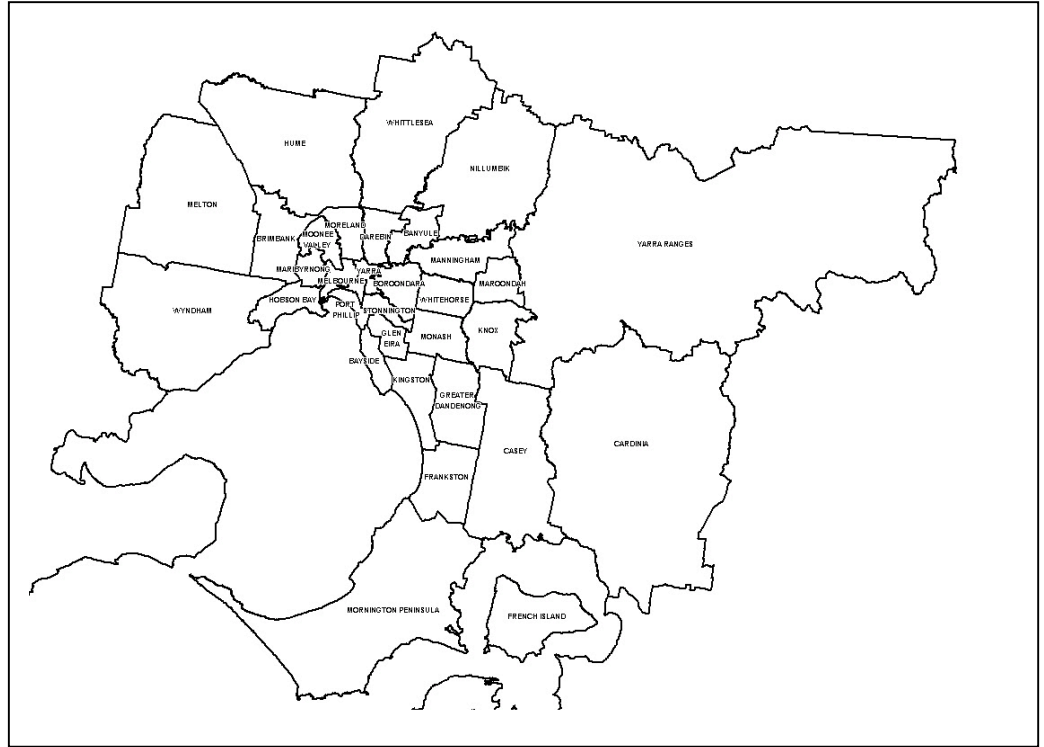

METROPOLITAN AREAS

Northern and Western Region

- Wittlesea
- Hume
- Melton
- Brimbank
- Wyndham
- Hobsons Bay
- Moonee Valley
- Melbourne
- Darebin
- Maribyrnong
- Moreland
- Nillumbik
- Banyule
- Yarra

Southern Region

- Cardinia
- Casey
- Frankston
- Mornington Peninsula
- Kingston
- Glen Eira
- Bayside
- Port Phillip
- Greater Dandenong
- Stonnington

Eastern Region

- Yarra Ranges
- Knox
- Monash
- Maroondah
- Whitehorse
- Manningham
- Boroondara

REGIONAL AREAS

Grampians Region

- West Wimmera
- Horsham
- Hindmarsh
- Yarriambiack
- Northern Grampians
- Ararat
- Pyrenees
- Ballarat
- Hepburn
- Moorabool
- Golden Plains

Barwon South West Region

- Glenelg
- Southern Grampians
- Moyn
- Corangamite
- Colac-Otway
- Surf Coast
- Greater Geelong
- Queenscliff
- Warrnambool